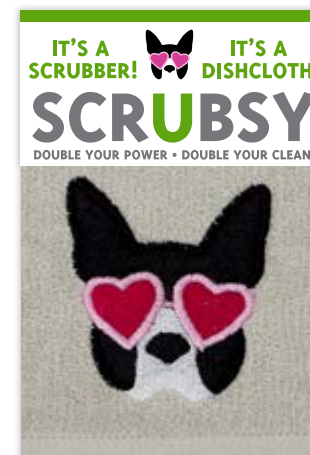

These boots are made for scrubbin!

NEW
Wild West
5010-2580

NEW
Sunflower
5010-2581

SCRUBSY RETAIL: \$6.99 ea.
DIMENSIONS: 12" x 12"

- EASY CARE; MACHINE WASH AND REUSE
- DURABLE SCRUBBER IS TOUGH ENOUGH FOR BAKED ON GRIME, BUT GENTLE ENOUGH FOR NON-STICK SURFACES

Periwinkle Floral 5010-2505

Frog 5010-2582

Lime 5010-2583

Corkscrew 5010-2584

Meow 5010-2475

Blue Bird 5010-2473

Puppy Love 5010-2477

Camper 5010-2360