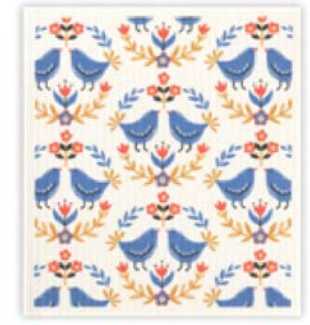

Scandi Birds
5300-2473