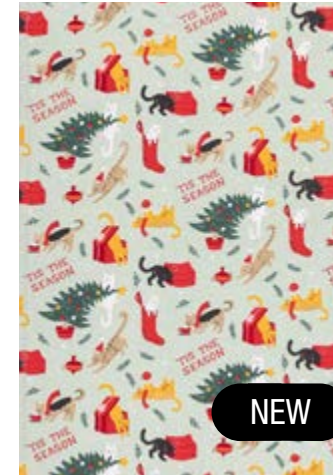

Seasonal Flair

mukitchen

Annual milestones get a seasonal design makeover. From traditional themes to jaunty twists.

DUAL-SIDED PRINTED TERRY TOWEL RETAIL: $8.99 ea. DIMENSIONS: 18" x 28"

SCRUBSY RETAIL: $6.99 ea. DIMENSIONS: 12" x 12

SCRUB SPONGE RETAIL: $6.99 ea. DIMENSIONS: 3" x 6.5"

Dual-Sided Printed Terry Towels

NEW

NEW

NEW

NEW

NEW

NEW

NEW

NEW

CRINKLE
YARN DYED
FABRIC

NEW SEASONAL
TOWELS ARE SOFT
ABSORBENT TERRY
FABRIC

NEW

NEW

NEW

NEW

NEW

NEW

NEW

NEW