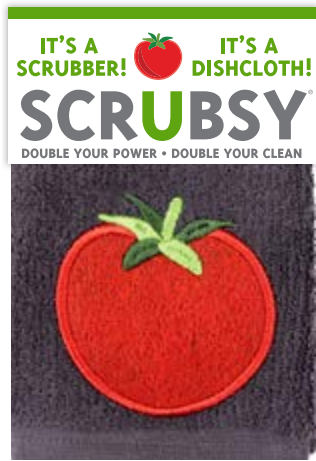

Tomato 5010-1708