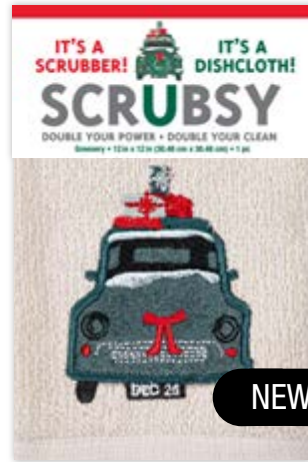

Seasonal Flair

mukitchen

Annual milestones get a seasonal design makeover. From traditional themes to jaunty twists.

DUAL-SIDED PRINTED TERRY TOWEL RETAIL: $8.99 ea. DIMENSIONS: 18" x 28"

SCRUBSY RETAIL: $6.99 ea. DIMENSIONS: 12" x 12

SCRUB SPONGE RETAIL: $6.99 ea. DIMENSIONS: 3" x 6.5"

Dual-Sided Printed Terry Towels

NEW