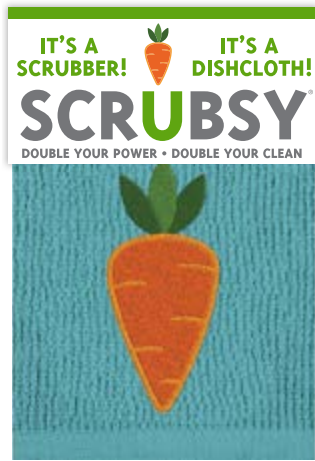

Carrot 5010-1710