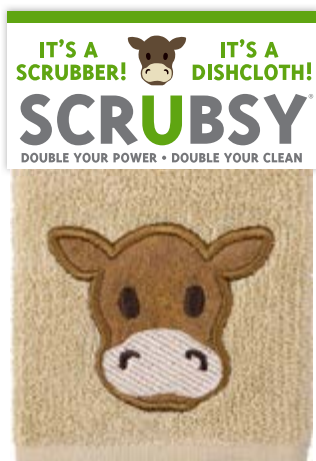

Watermelon 5010-1707

Pineapple 5010-1705

Cherries 5010-2019

Mushroom 5010-2362

Bee 5010-2250

Rooster 5010-1812

Cow 5010-1921

Pig 5010-1811

New Poppy 5010-2034

Wine 5010-2020

Daisy 5010-2484

Sponge & Scrubber

SCRUB SPONGE DESIGNER PRINTS

Tough and attractive, these machine-washable Scrub Sponges feature a non-abrasive scrubber side. Can also be washed in dishwasher top rack.

SCRUB SPONGE RETAIL: \$6.99 ea.
DIMENSIONS: 3" x 6.5"

- EASY CARE; MACHINE WASH AND REUSE
- HANGING LOOP
- BACK SIDE FEATURES A TOUGH NON-ABRASIVE SCRUBBER, HOWEVER GENTLE ENOUGH FOR NON-STICK SURFACES