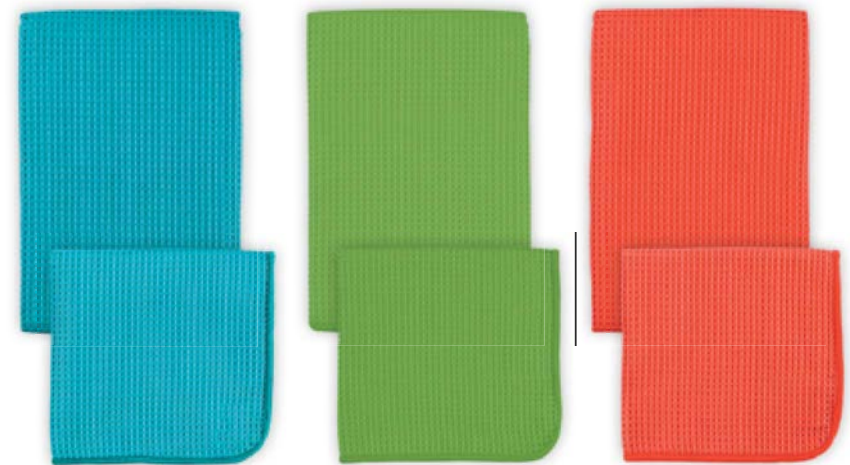

Cadet Gray
cloth 6638-1418
towel 6648-1418

Pebble
cloth 6638-1209
towel 6648-1209

Storm
cloth 6638-1629
towel 6648-1629

White
cloth 6638-0901
towel 6648-0901

Sea Blue
cloth 6638-1005
towel 6648-1005

Cactus
cloth 6638-1924
towel 6648-1924

Coral
cloth 6638-1210
towel 6648-1210