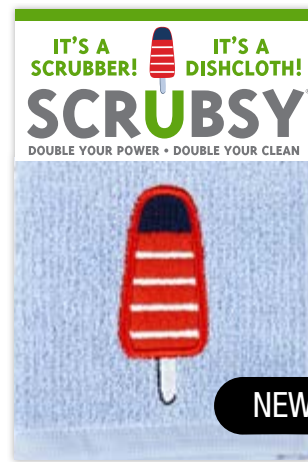

CRINKLE
YARN DYED
FABRIC

NEW SEASONAL
TOWELS ARE SOFT
ABSORBENT TERRY
FABRIC

NEW

Red/White Stripe 4483-2593

NEW

Ghost 5010-2587

NEW

Jack-O-Lantern 5010-2588