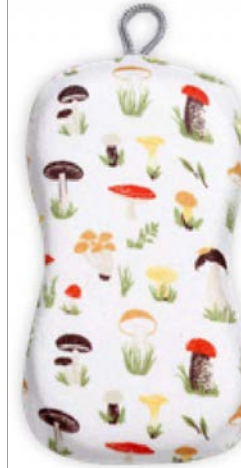

SCRUB SPONGE RETAIL: \$6.99 ea.
DIMENSIONS: 3" x 6.5"

- EASY CARE; MACHINE WASH AND REUSE
- HANGING LOOP
- BACK SIDE FEATURES A TOUGH NON-ABRASIVE SCRUBBER, HOWEVER GENTLE ENOUGH FOR NON-STICK SURFACES

NEW
Lemons
6608-2588

NEW
Periwinkle Floral
6608-2589

NEW
Aster Gray
6608-2585

Radishing
6608-2478

Avocado
6608-2247

Succulents
6608-2365

Gnomes
6608-2368

Scandi Birds
6608-2473

Spicy
6608-2472

Happy Campers
6608-2471

Shrooms
6608-2476

Blueberries
6608-2470

Bee
6608-2250

Orange Grove
6608-2253

Lemon Tree
6608-2138

Retro Floral
6608-2148