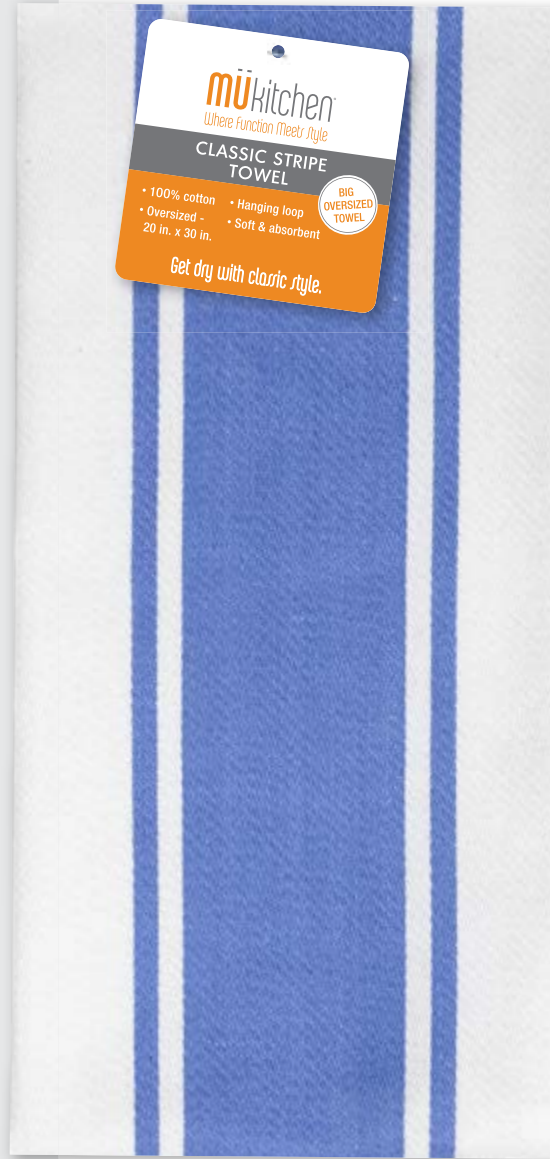

100% Cotton Towels

CLASSIC STRIPE

These giant super-soft cotton Classic Stripe towels lend a timeless touch to kitchen décor with classic stripes. Oversized and extra absorbent.

TOWEL RETAIL: \$6.50
DIMENSIONS: 20" x 30"