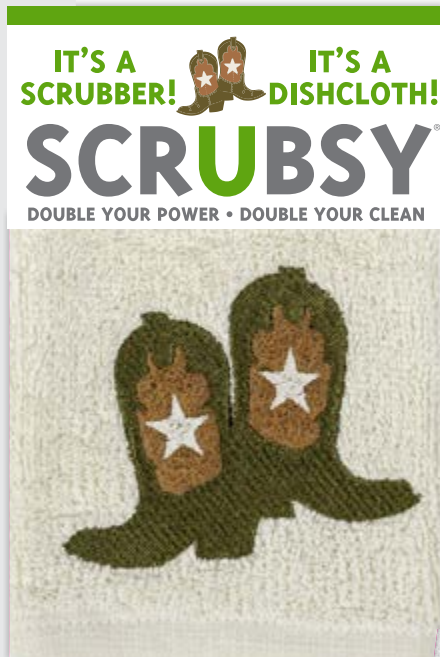

ECO Sponge Cloth – 30% Cotton & 70% Cellulose

Happy Campers
5300-2471

Spicy
5300-2472

Radishing
5300-2478

Lake Dogs
5300-2477

Daisies
5300-2474

Funny Fruits
5300-2479

Fish
5300-2367

Succulents
5300-2365

New Poppy
5300-2234

Rock Veggies
5300-2248

Bees
5300-2250

Dish cloth & Scrubber

SCRUBSY®

The tough scrubber makes short work of the worst jobs, like baked-on grime. Combined with a highly absorbent terry cloth, SCRUBSY gives you two vital tools in one.

These boots are made for scrubbin!

NEW
Wild West
5010-2580

NEW
Sunflower
5010-2581

SCRUBSY RETAIL: \$6.99 ea.
DIMENSIONS: 12" x 12"

- EASY CARE; MACHINE WASH AND REUSE
- DURABLE SCRUBBER IS TOUGH ENOUGH FOR BAKED ON GRIME, BUT GENTLE ENOUGH FOR NON-STICK SURFACES