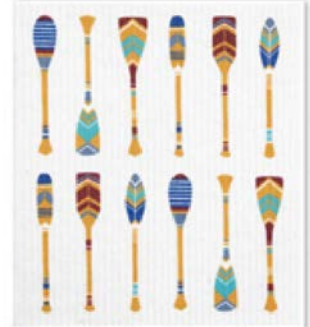

NEW
Water Lily Black
5300-2586

Blueberries
5300-2470

Scandi Birds
5300-2473

NEW
Aster Gray
5300-2585

Shrooms
5300-2476

Culinary Cats
5300-2475

NEW
Lemons
5300-2588

Gnomes
5300-2368

Oars & Paddles
5300-2366

NEW
Periwinkle Floral
5300-2589

Blue Rooster
5300-2251

Lemon Grove
5300-2203

Sponge cloths are a great alternative to paper towels. They are highly absorbent, machine washable, long lasting and biodegradable.